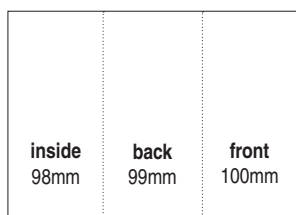

ASPRINT

brochure folds

3 fold  eg: A4 ► DL

roll fold

'Z' fold

4 fold  eg: A4 ► DL

concertina

roll

double paralell

gate

portrait, landscape or slimline

single fold  eg: A3 ► A4

 eg: A4 ► A5

double fold

double tri fold

multiple folds  eg: A3 ► A5